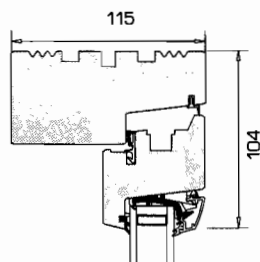

PRODUCT DETAILS

1.
Option of glazing bar

2.
Architectural designed handle

3.
Option of trickle vent

4.
Fully adjustable ironmongery

MINIMUM/MAXIMUM SIZES

Opening function	Minimum width	Minimum height	Maximum width	Maximum height	Maximum width + height
Top Guided	353 mm	538 mm	1608 mm	1588 mm	2876 mm
Side Hung	388 mm	353 mm	948 mm	1788 mm	2676 mm
Side Guided	408 mm	353 mm	1188 mm	1788 mm	2676 mm
Top Swing	353 mm	488 mm	1608 mm	1588 mm	2876 mm
Tilt and Turn	538 mm	588 mm	1488 mm	1833 mm	3276 mm
Fixed Light	228 mm	258 mm	3800 mm	3800 mm	4776 mm

Download full set of drawings at www.rationel.co.uk

1 Vertical section head

2 Horizontal section jamb

3 Vertical section sill

BEST PERFORMANCE

1,32
W/m²K
U-VALUE
EU-SIZE

38
dB R_w
SOUND
REDUCTION

60
YEARS
LIFE
EXPECTANCY

RATIONEL ALDUS

SECTIONAL DETAILS

Download full set of drawings at www.rationel.co.uk

1 Vertical section head

2 Horizontal section jamb

3 Vertical section sill

BEST PERFORMANCE

0,91
W/m²K
U-VALUE
EU-SIZE