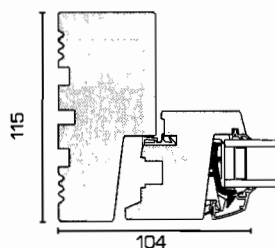

PRODUCT DETAILS

1.
Option of glazing bar

2.
Architectural designed handle

3.
Option of trickle vent

4.
Fully adjustable ironmongery

MINIMUM/MAXIMUM SIZES

Opening function	Minimum width	Minimum height	Maximum width	Maximum height	Maximum width + height
Top Guided	353 mm	538 mm	1608 mm	1588 mm	2876 mm
Side Hung	388 mm	353 mm	948 mm	1788 mm	2676 mm
Side Guided	408 mm	353 mm	1188 mm	1788 mm	2676 mm
Top Swing	353 mm	488 mm	1608 mm	1588 mm	2876 mm
Tilt and Turn	538 mm	588 mm	1488 mm	1833 mm	3276 mm
Fixed Light	228 mm	258 mm	3800 mm	3800 mm	4776 mm

Download full set of drawings at www.rationel.co.uk

1 Vertical section head

2 Horizontal section jamb

3 Vertical section sill

BEST PERFORMANCE

1,32
W/m²K
U-VALUE
EU-SIZE

38
dB R_w
SOUND
REDUCTION

60
YEARS
LIFE
EXPECTANCY

RATIONEL ALDUS

SECTIONAL DETAILS

Download full set of drawings at www.rationel.co.uk

1 Vertical section head

2 Horizontal section jamb

3 Vertical section sill

BEST PERFORMANCE

0,91
W/m²K
U-VALUE
EU-SIZE