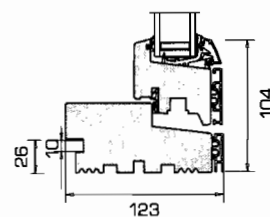

PRODUCT DETAILS

1.
Option of glazing bar

2.
Architectural designed handle

3.
Option of trickle vent

4.
Fully adjustable ironmongery

MINIMUM/MAXIMUM SIZES

Opening function	Minimum width	Minimum height	Maximum width	Maximum height	Maximum width + height
Top Guided	353 mm	538 mm	1608 mm	1588 mm	2876 mm
Side Hung	388 mm	353 mm	948 mm	1788 mm	2676 mm
Side Guided	408 mm	353 mm	1188 mm	1788 mm	2676 mm
Top Swing	353 mm	488 mm	1608 mm	1588 mm	2876 mm
Tilt and Turn	538 mm	588 mm	1488 mm	1833 mm	3276 mm
Fixed Light	228 mm	258 mm	3800 mm	3800 mm	4776 mm

RATIONEL ALDUS

SECTIONAL DETAILS

Download full set of drawings at www.rationel.co.uk

1 Vertical section head

2 Horizontal section jamb

3 Vertical section sill

BEST PERFORMANCE

0,91
W/m²K
U-VALUE
EU-SIZE