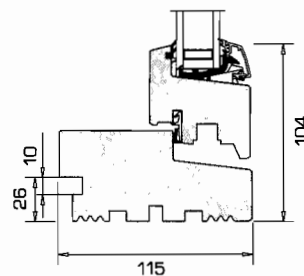

PRODUCT DETAILS

1.
Option of glazing bar

2.
Architectural designed handle

3.
Option of trickle vent

4.
Fully adjustable ironmongery

MINIMUM/MAXIMUM SIZES

Opening function	Minimum width	Minimum height	Maximum width	Maximum height	Maximum width + height
Top Guided	353 mm	538 mm	1608 mm	1588 mm	2876 mm
Side Hung	388 mm	353 mm	948 mm	1788 mm	2676 mm
Side Guided	408 mm	353 mm	1188 mm	1788 mm	2676 mm
Top Swing	353 mm	488 mm	1608 mm	1588 mm	2876 mm
Tilt and Turn	538 mm	588 mm	1488 mm	1833 mm	3276 mm
Fixed Light	228 mm	258 mm	3800 mm	3800 mm	4776 mm

Download full set of drawings at www.rationel.co.uk

1 Vertical section head

2 Horizontal section jamb

3 Vertical section sill

BEST PERFORMANCE

1,32
W/m²K
U-VALUE
EU-SIZE

38
dB R_w
SOUND
REDUCTION

60
YEARS
LIFE
EXPECTANCY

RATIONEL ALDUS

SECTIONAL DETAILS

Download full set of drawings at www.rationel.co.uk

1 Vertical section head

2 Horizontal section jamb

3 Vertical section sill

BEST PERFORMANCE

0,91
W/m²K
U-VALUE
EU-SIZE