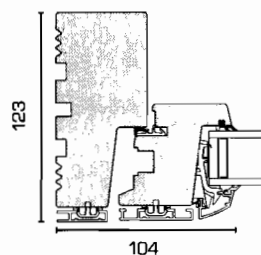

PRODUCT DETAILS

1.
Option of glazing bar

2.
Architectural designed handle

3.
Option of trickle vent

4.
Fully adjustable ironmongery

MINIMUM/MAXIMUM SIZES

Opening function	Minimum width	Minimum height	Maximum width	Maximum height	Maximum width + height
Top Guided	353 mm	538 mm	1608 mm	1588 mm	2876 mm
Side Hung	388 mm	353 mm	948 mm	1788 mm	2676 mm
Side Guided	408 mm	353 mm	1188 mm	1788 mm	2676 mm
Top Swing	353 mm	488 mm	1608 mm	1588 mm	2876 mm
Tilt and Turn	538 mm	588 mm	1488 mm	1833 mm	3276 mm
Fixed Light	228 mm	258 mm	3800 mm	3800 mm	4776 mm

Download full set of drawings at www.rationel.co.uk

1 Vertical section head

2 Horizontal section jamb

3 Vertical section sill

BEST PERFORMANCE

1,32
W/m²K
U-VALUE
EU-SIZE

38
dB R_w
SOUND
REDUCTION

60
YEARS
LIFE
EXPECTANCY

RATIONEL ALDUS

SECTIONAL DETAILS

Download full set of drawings at www.rationel.co.uk

1 Vertical section head

2 Horizontal section jamb

3 Vertical section sill

BEST PERFORMANCE

0,91
W/m²K
U-VALUE
EU-SIZE