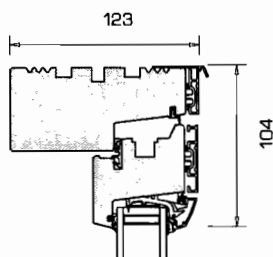

PRODUCT DETAILS

1.
Option of glazing bar

2.
Architectural designed handle

3.
Option of trickle vent

4.
Fully adjustable ironmongery

MINIMUM/MAXIMUM SIZES

Opening function	Minimum width	Minimum height	Maximum width	Maximum height	Maximum width + height
Top Guided	353 mm	538 mm	1608 mm	1588 mm	2876 mm
Side Hung	388 mm	353 mm	948 mm	1788 mm	2676 mm
Side Guided	408 mm	353 mm	1188 mm	1788 mm	2676 mm
Top Swing	353 mm	488 mm	1608 mm	1588 mm	2876 mm
Tilt and Turn	538 mm	588 mm	1488 mm	1833 mm	3276 mm
Fixed Light	228 mm	258 mm	3800 mm	3800 mm	4776 mm

Download full set of drawings at www.rationel.co.uk

1 Vertical section head

2 Horizontal section jamb

3 Vertical section sill

BEST PERFORMANCE

1,32
W/m²K
U-VALUE
EU-SIZE

38
dB R_w
SOUND
REDUCTION

60
YEARS
LIFE
EXPECTANCY

RATIONEL ALDUS

SECTIONAL DETAILS

Download full set of drawings at www.rationel.co.uk

1 Vertical section head

2 Horizontal section jamb

3 Vertical section sill

BEST PERFORMANCE

0,91
W/m²K
U-VALUE
EU-SIZE